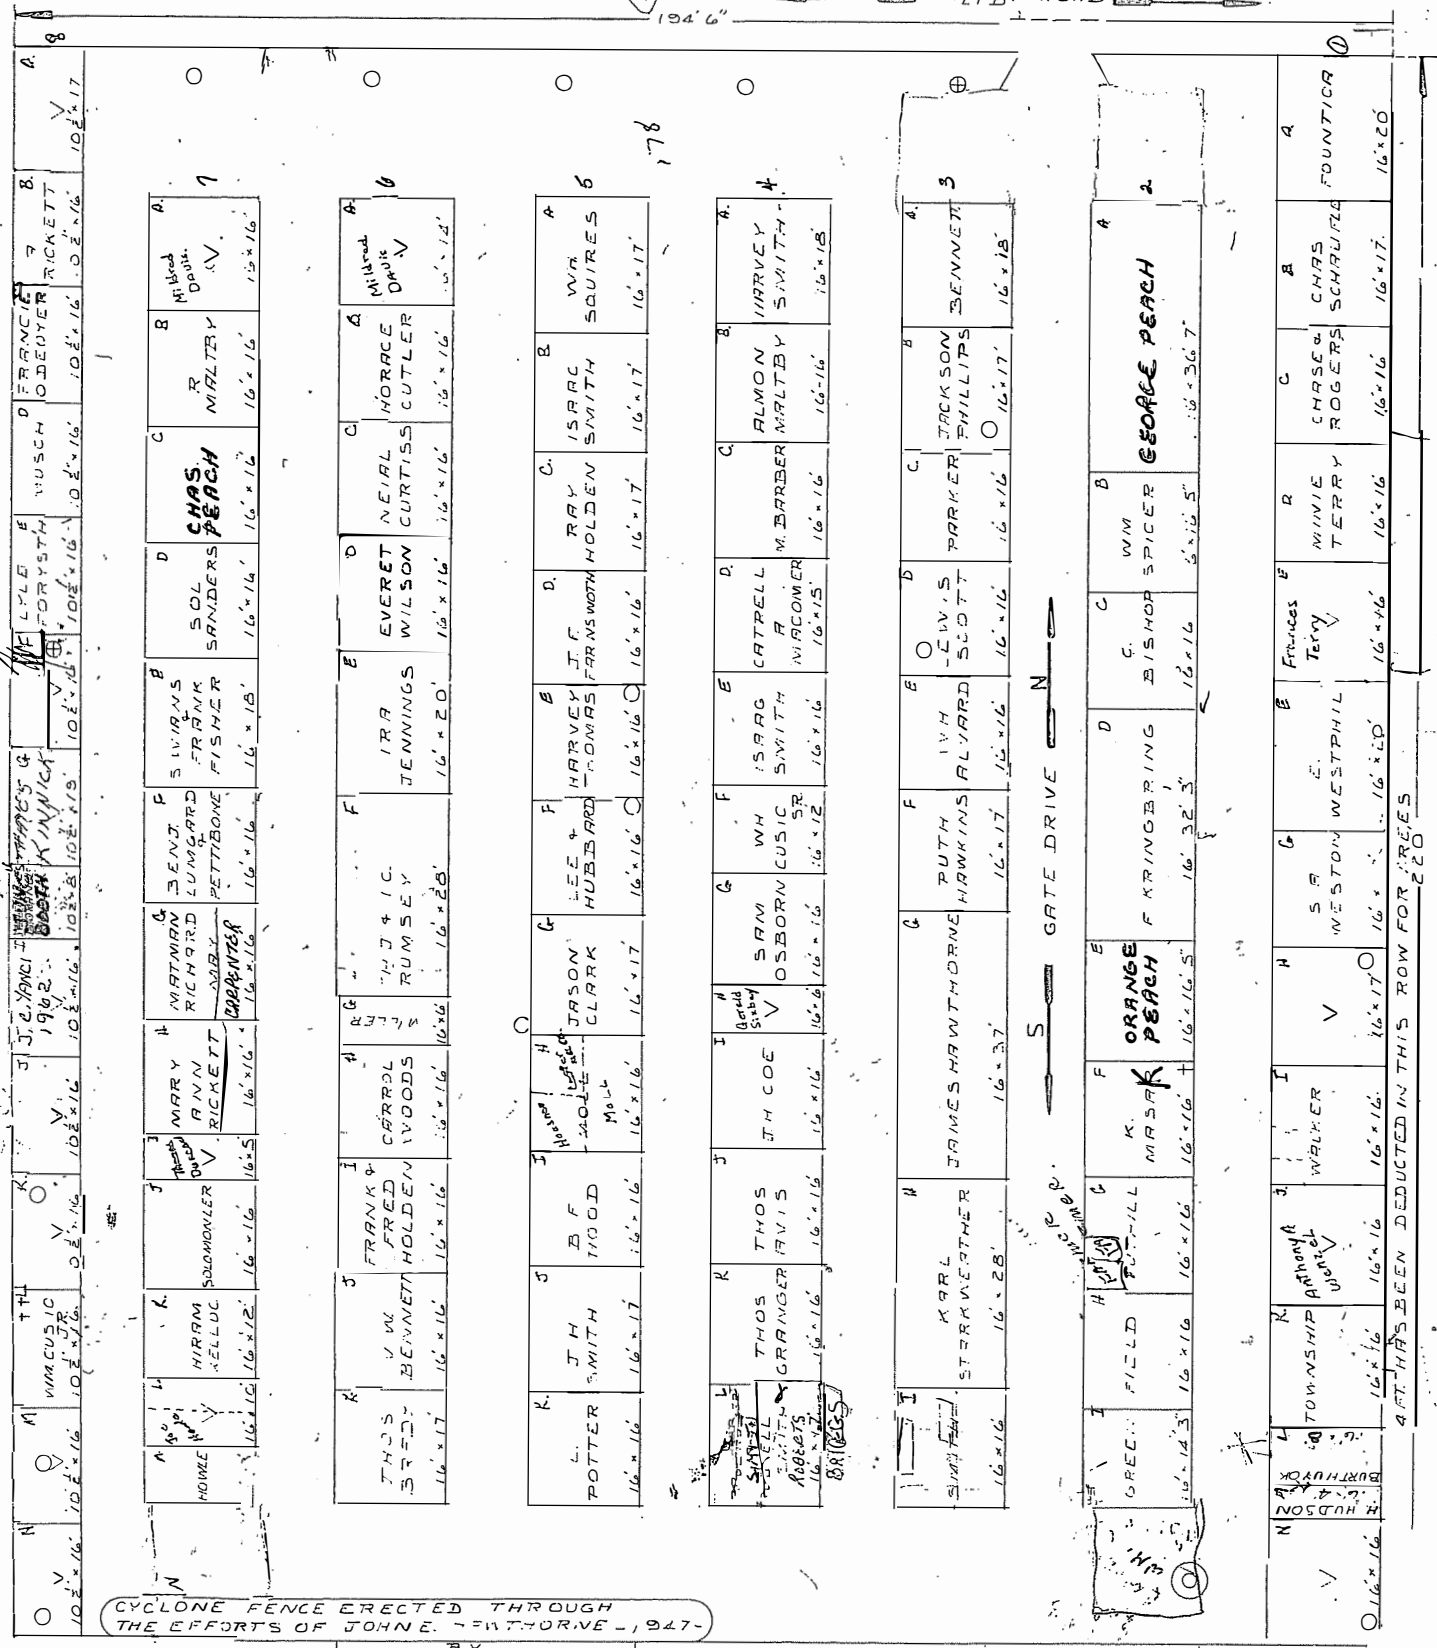

W MALTBY ROAD E

GREEN OAK PLAINS CEMETERY, MICH.
UNMARKED BURIALS + TREE - O STUMP - ⊕
TOWNSHIP CONTROLLED
SCALE 1/2" = 1 FOOT
BY NE. FAWTHORNE AND HAZEL B. HAWTHORNE - 1953 -
GREEN OAK PLAINS CEMETERY, MICH.
UNMARKED BURIALS + TREE - O STUMP - ⊕
TOWNSHIP CONTROLLED
SCALE 1/2" = 1 FOOT

4 FT. HAS BEEN DEDUCTED IN THIS ROW FOR GRAVES